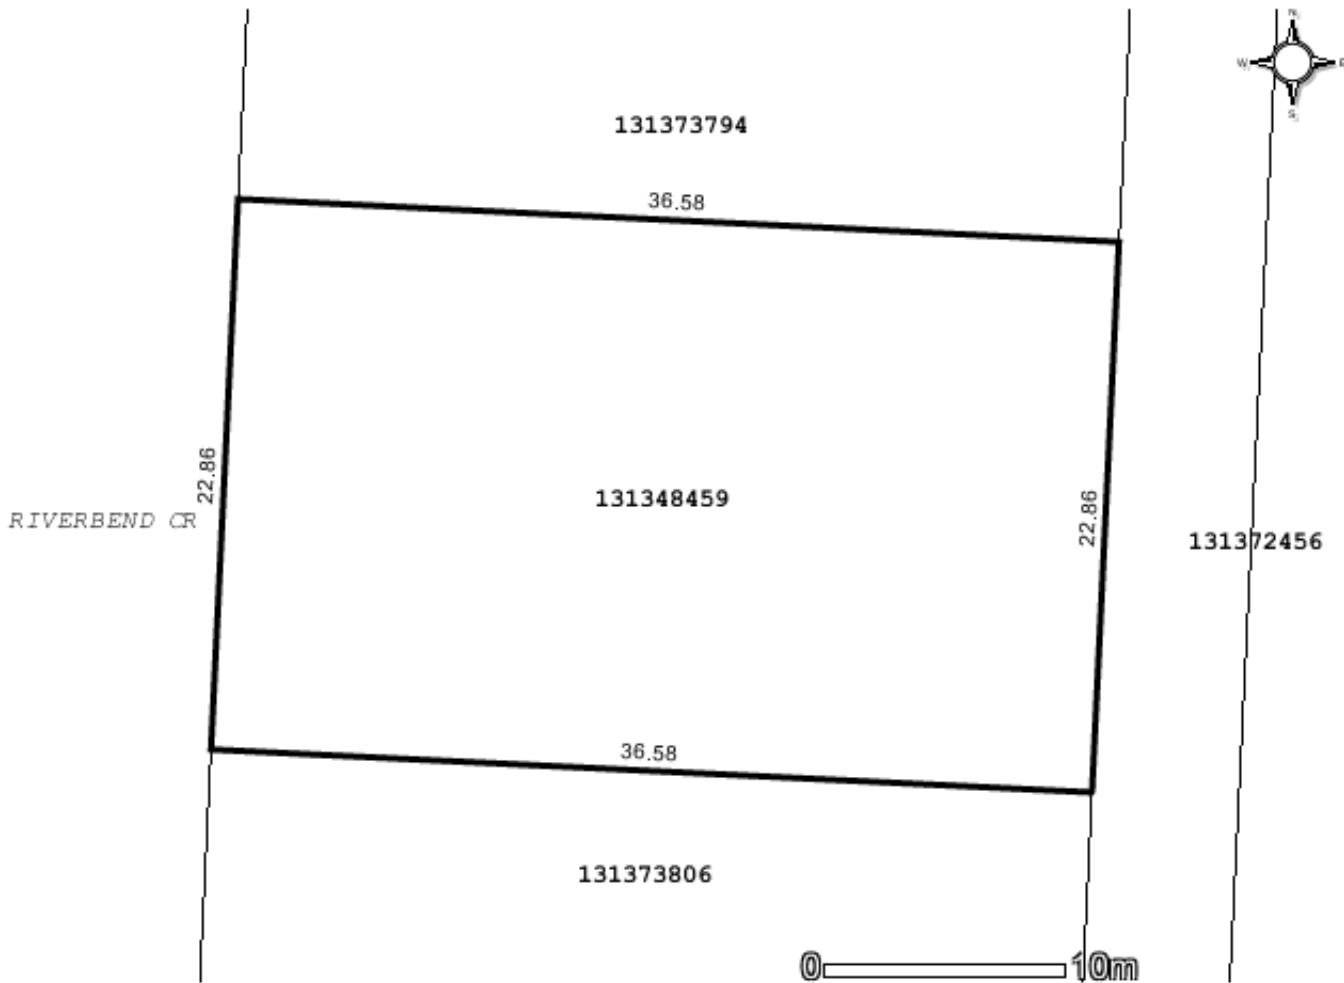

Surface Parcel Number: 131348459
LLD: Lot 2-Blk/Par 1 Plan 77B09943 Ext 0
Parcel Class Code: Parcel (Generic)
Area: 0.084 hectares (0.21 acres)
Request Date: 9-Oct-2014 6:02:10 o'clock PM CST

DISCLAIMER: THIS IS NOT A PLAN OF SURVEY. It is a consolidation of plans to assist in identifying the location, size and shape of a parcel in relation to other parcels. Parcel boundaries and area may have been adjusted to fit with adjacent parcels. To determine actual boundaries, dimensions, or area of any parcel, refer to the plan, or consult a surveyor.

Related Information

Parcel	Land Description
131348459	Lot 2-Blk/Par 1 Plan 77B09943 Ext 0
131372456	(Parcel: R2)Plan 80B16594 Ext 0
131373794	Lot 3-Blk/Par 1 Plan 77B09943 Ext 0
131373806	Lot 1-Blk/Par 1 Plan 77B09943 Ext 0

4 Records

Close